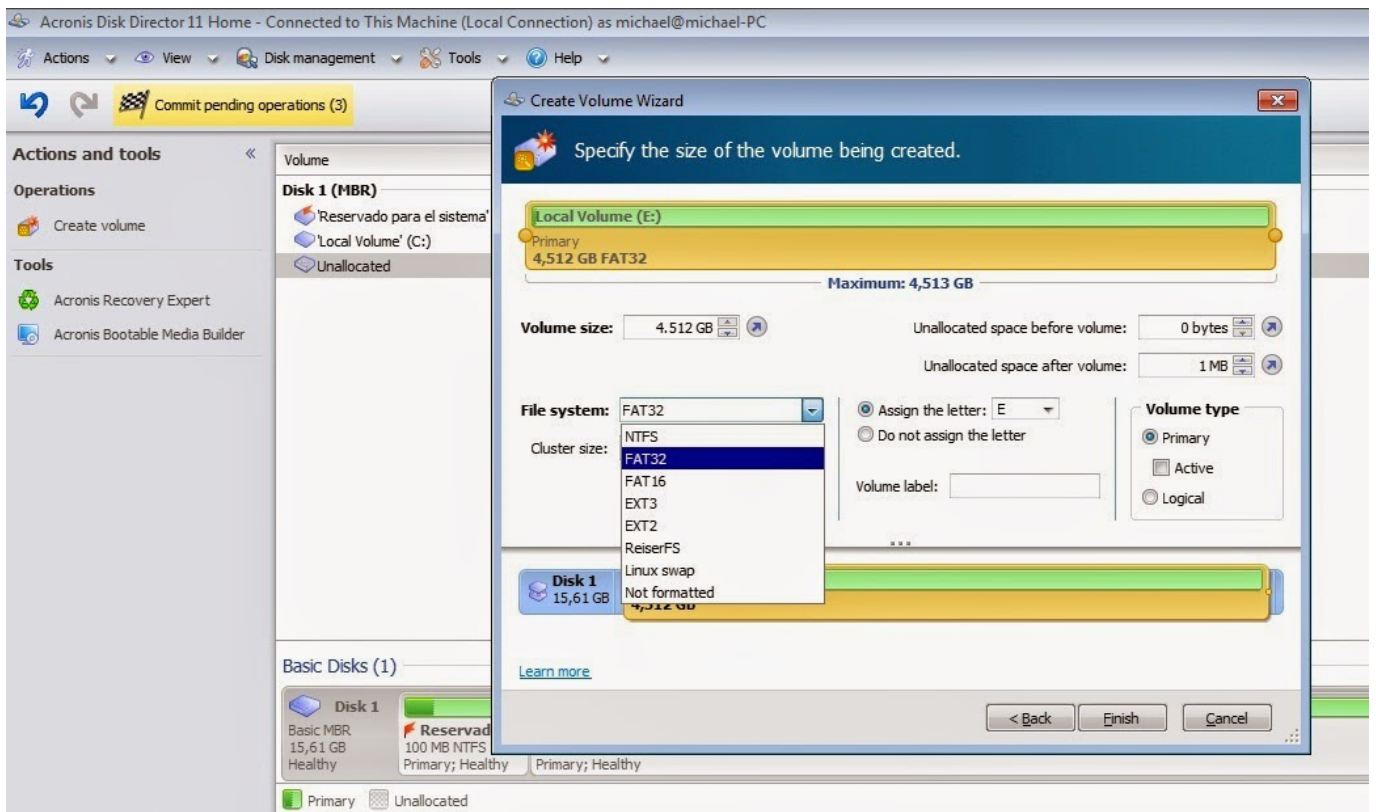

[Acronis Disk Director Bootable Media](#)

[Acronis Disk Director Bootable Media](#)

A few questions: 1 What version of TrueImage and and what version of Disk Director are you using 2 Open Device Manager and expand Storage controllers.